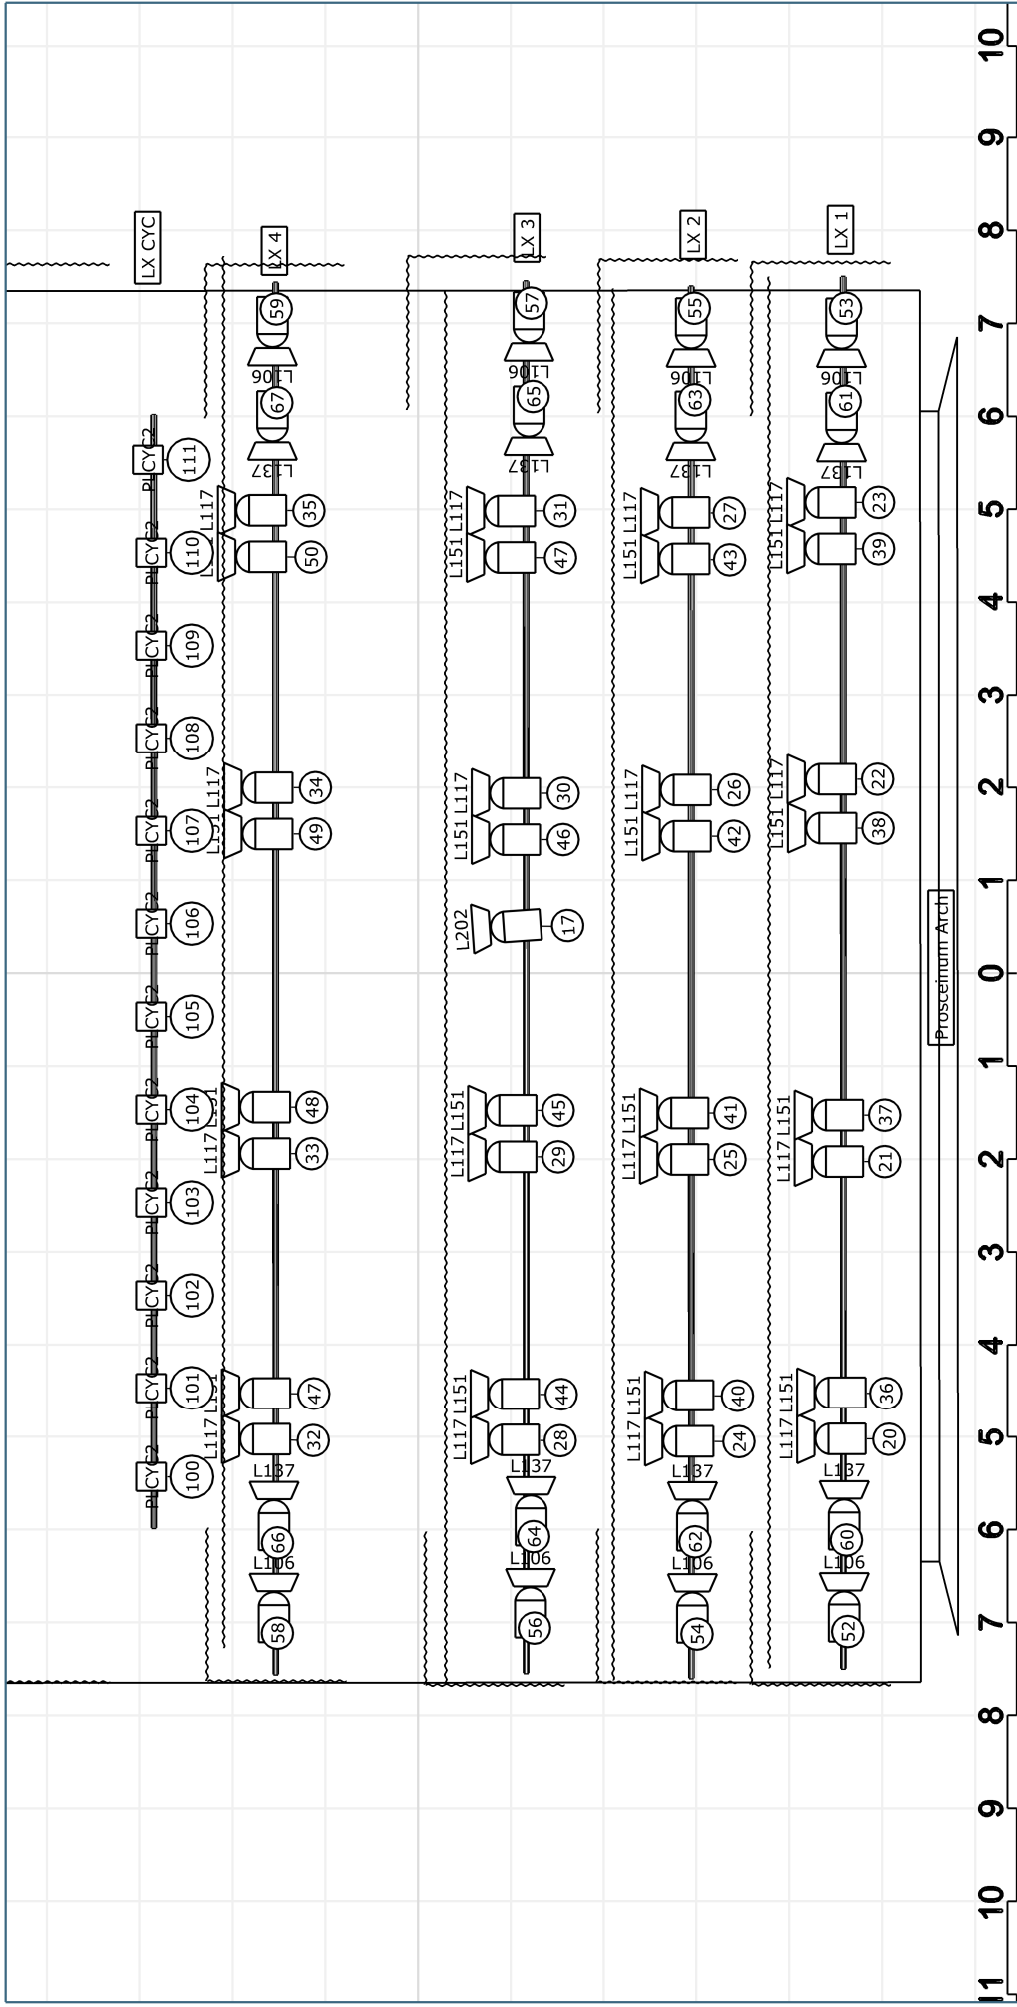

Symbol key

Rama High Performance 175
PC 5°-60°

SPX 1535 Zoomspot

PLCYC-2 LED Luminaire

Project	Creative Lighting Design Ltd		
Project location	PO Box 661, Gisborne		
Client	(c) 2018		
Drawing author	Tim McAnaney	Drawing version	1
File name	WMT Gisborne - GeneriX Plot		
Document name	WMT Gisborne - GeneriX Plot		

Generic LX

War Memorial Theatre Gisborne 13/1/2018

027 248 4484

WMT Gisborne - GeneriX Plot

Symbol key

- Rama High Performance 175
- PC 5°-60°
- SPX 1535 Zoomspot
- iStudio 303 RGBW

Project Generic LX <small>Project location</small> War Memorial Theatre Gisborne <small>Client</small> Tim McAnaney	<small>Project date</small> 13/1/2018
	<small>File name</small> WMT Gisborne -Genetix Plot <small>Document name</small>
<small>Drawing author</small> Tim McAnaney	<small>Document name</small> WMT Gisborne -Genetix Plot <small>File name</small> Creative Lighting Design Ltd PO Box 661, Gisborne 027 248 4484 (c) 2017
<small>Drawing version</small> 1	<small>Document name</small> WMT Gisborne -Genetix Plot